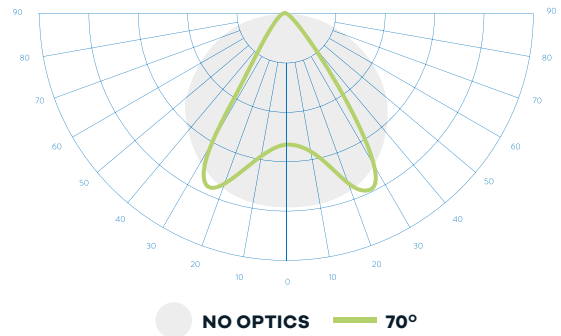

Alpha II with linear 70° optics

5' x 3.5' canopy = 1122 average PPFD
(24-30" height over canopy)

FULL POWER SPECTRUM TUNING

The **alpha** delivers full control over the spectrum without any loss of power. With up to 1,000 PPFD of any spectrum between 2700k and 6500k (warm to cool), you control what type of white light gets delivered to your plants. The red/far-red channel provides over 600 PPFD of energy that can be evenly split between 660nm or 730nm or completely turned off. The **alpha** produces 1,613 PPFD of on-the-fly customizable plant growing photonic power.

Light distribution curve

POWER: 650w
INPUT VOLTAGE: 120 - 277V or 347 - 480v
AMPS: 120v-5.4 / 240v-2.7 / 277v-2.3 / 480v-1.35
POWER FACTOR: >95%
CABLE MGMT: Yes
DIMENSIONS: 44.5" x 8" x 5"
WATERPROOF SEALING: IP66 Rating (entire light fixture)
THERMAL MANAGEMENT: Active - IP67 rated fan
MAX AMBIENT TEMP: 30° C
CERTIFICATIONS / TESTING: UL, CSA, CE, FCC, RoHS

WARRANTY: 5 years
P/N: Dragon Alpha
WEIGHT: 25 lbs

TUNABILITY: 4 color channels with *NEW* full power spectrum tuning
SPECTRUM: white (2700k and 6500k) and red (660 and 730nm)
SECONDARY OPTICS: Linear 70 (height over canopy is 24" to 72")
CONTROL: Wireless digital control of spectrum, recipes and scheduling
FIXTURE PPFD: 1,613 μmol/s
CHANNEL POWER: White = 490 watts Red = 160 watts
PPFD (suggested use): up to 1,122 μmol/m2/s over a 5'x3.5' (34 watts/sf)
PPFD (high DLI): up to 1,492 μmol/m2/s over a 4.5'x2.75' (52 watts/sf)
MAX COVERAGE AREA: Flower = 5.5'x4 Veg/Mother = 6'x5'