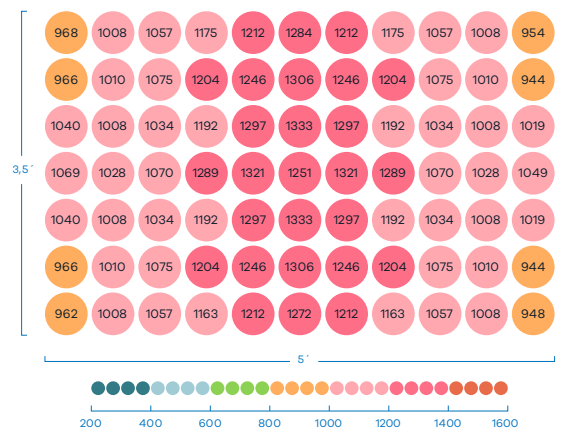

The **DRAGON alpha** just changed the rules of the game. Never before has a grower had so much control. No matter what crop, style or strain, the **alpha** can morph into exactly what you need and deliver every single time! A light is nothing more than a tool of the trade. The best tools are able to be mastered and manipulated by the best growers to enhance their craft.

Alpha II with linear 70° optics

5' x 3.5' canopy = 1122 average PPFD
(24-30" height over canopy)

FULL POWER SPECTRUM TUNING

The **alpha** delivers full control over the spectrum without any loss of power. With up to 1,000 PPFD of any spectrum between 2700k and 6500k (warm to cool), you control what type of white light gets delivered to your plants. The red/far-red channel provides over 600 PPFD of energy that can be evenly split between 660nm or 730nm or completely turned off. The **alpha** produces 1,613 PPFD of on-the-fly customizable plant growing photonic power.

Light distribution curve

POWER: 650w
INPUT VOLTAGE: 120 - 277V or 347 - 480v
AMPS: 120v-5.4 / 240v-2.7 / 277v-2.3 / 480v-1.35
POWER FACTOR: >95%
CABLE MGMT: Yes
DIMENSIONS: 44.5" x 8" x 5"
WATERPROOF SEALING: IP66 Rating (entire light fixture)
THERMAL MANAGEMENT: Active - IP67 rated fan
MAX AMBIENT TEMP: 30° C
CERTIFICATIONS / TESTING: UL, CSA, CE, FCC, RoHS

WARRANTY: 5 years
P/N: Dragon Alpha
WEIGHT: 25 lbs

TUNABILITY: 4 color channels with *NEW* full power spectrum tuning
SPECTRUM: white (2700k and 6500k) and red (660 and 730nm)
SECONDARY OPTICS: Linear 70 (height over canopy is 24" to 72")
CONTROL: Wireless digital control of spectrum, recipes and scheduling
FIXTURE PPFD: 1,613 μmol/s
CHANNEL POWER: White = 490 watts Red = 160 watts
PPFD (suggested use): up to 1,122 μmol/m2/s over a 5'x3.5' (34 watts/sf)
PPFD (high DLI): up to 1,492 μmol/m2/s over a 4.5'x2.75' (52 watts/sf)
MAX COVERAGE AREA: Flower = 5.5'x4 Veg/Mother = 6'x5'