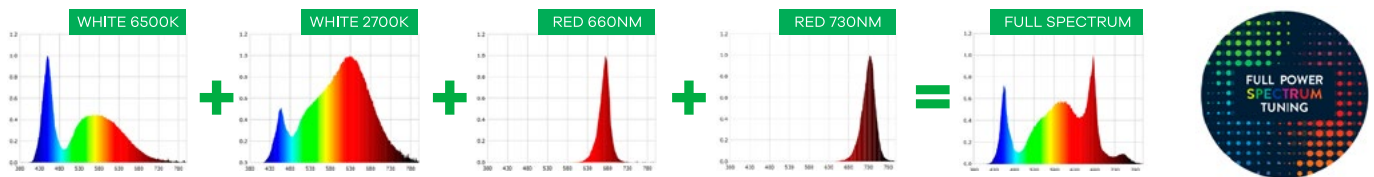

Alpha II with linear 70° optics

5' x 3.5' canopy = 1122 average PPFD
(24-30" height over canopy)

FULL POWER SPECTRUM TUNING

The **alpha** delivers full control over the spectrum without any loss of power. With up to 1,000 PPFD of any spectrum between 2700k and 6500k (warm to cool), you control what type of white light gets delivered to your plants. The red/far-red channel provides over 600 PPFD of energy that can be evenly split between 660nm or 730nm or completely turned off. The **alpha** produces 1,613 PPFD of on-the-fly customizable plant growing photonic power.

Light distribution curve

POWER: 650w
INPUT VOLTAGE: 120 - 277V or 347 - 480v
AMPS: 120v-5.4 / 240v-2.7 / 277v-2.3 / 480v-1.35
POWER FACTOR: >95%
CABLE MGMT: Yes
DIMENSIONS: 44.5" x 8" x 5"
WATERPROOF SEALING: IP66 Rating (entire light fixture)
THERMAL MANAGEMENT: Active - IP67 rated fan
MAX AMBIENT TEMP: 30° C
CERTIFICATIONS / TESTING: UL, CSA, CE, FCC, RoHS

WARRANTY: 5 years
P/N: Dragon Alpha
WEIGHT: 25 lbs

TUNABILITY: 4 color channels with *NEW* full power spectrum tuning
SPECTRUM: white (2700k and 6500k) and red (660 and 730nm)
SECONDARY OPTICS: Linear 70 (height over canopy is 24" to 72")
CONTROL: Wireless digital control of spectrum, recipes and scheduling
FIXTURE PPFD: 1,613 μmol/s
CHANNEL POWER: White = 490 watts Red = 160 watts
PPFD (suggested use): up to 1,122 μmol/m2/s over a 5'x3.5' (34 watts/sf)
PPFD (high DLI): up to 1,492 μmol/m2/s over a 4.5'x2.75' (52 watts/sf)
MAX COVERAGE AREA: Flower = 5.5'x4 Veg/Mother = 6'x5'